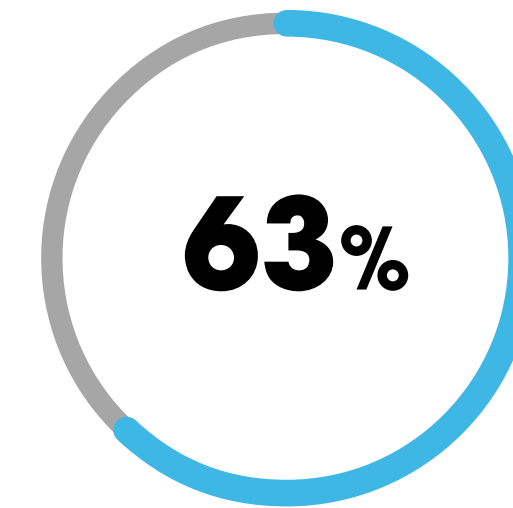

**Unique Browsers**  
**696150**

**Page Views**  
**1 449 342**

**Average Daily UBs**  
**35 924**

**82% Viewability**  
**across News24 network**

## Engagement Stats:

**Average visit duration - 00:24 minutes**

**Page views per visit - 1.16 pages**

**Readers work fulltime**

**Readers with a tertiary education**

**Readers are aged 18-34 years**

**Readers access internet daily**