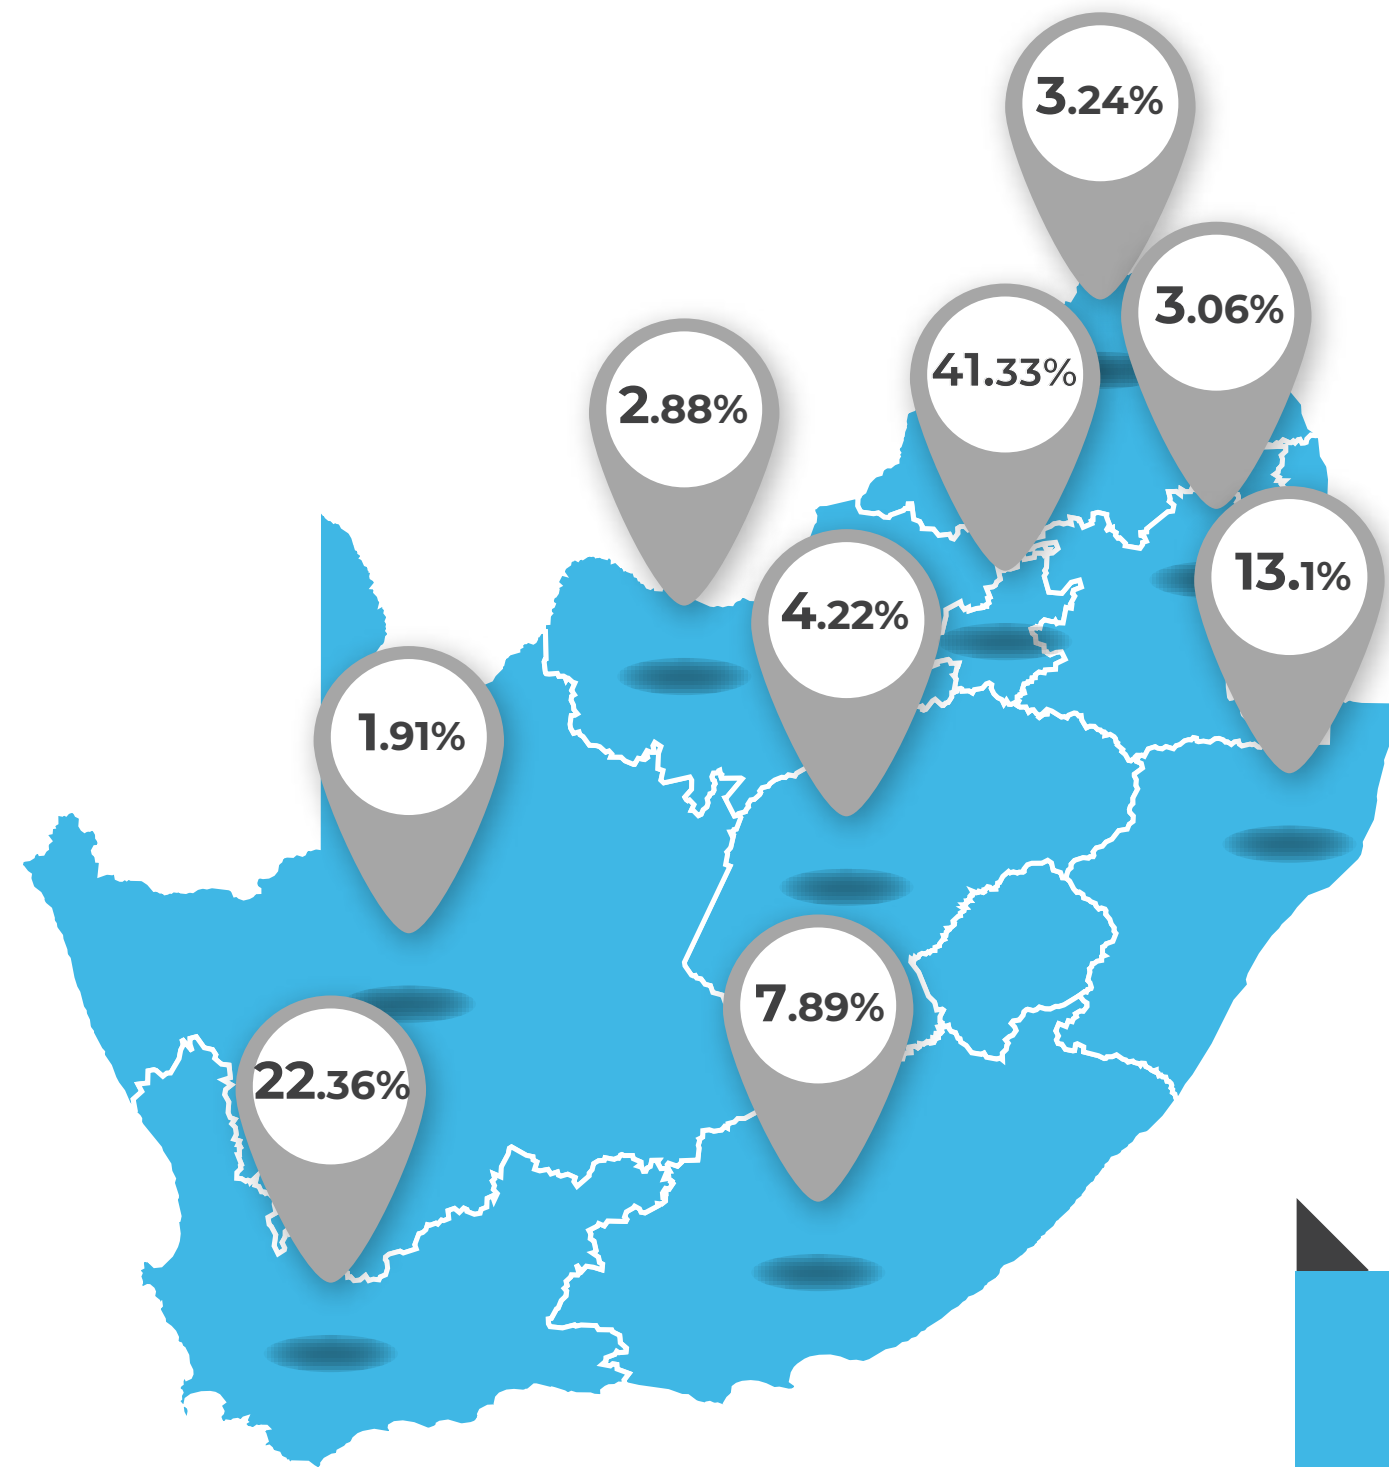

**Unique Browsers**  
**696150**

**Page Views**  
**1 449 342**

**Average Daily UBs**  
**35 924**

**82% Viewability**  
**across News24 network**

## Engagement Stats:

**Average visit duration - 00:24 minutes**

**Page views per visit - 1.16 pages**

**Readers work fulltime**

**Readers with a tertiary education**

**Readers are aged 18-34 years**

**Readers access internet daily**