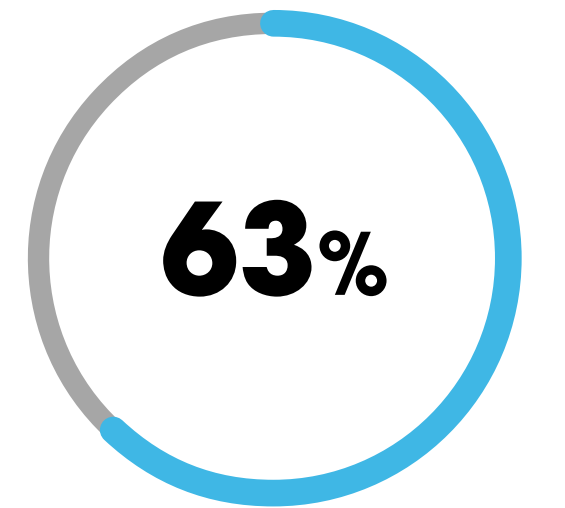

## Engagement Stats:

**Average visit duration - 00:24 minutes**

**Page views per visit - 1.16 pages**

**Readers work fulltime**

**Readers with a tertiary education**

**Readers are aged 18-34 years**

**Readers access internet daily**