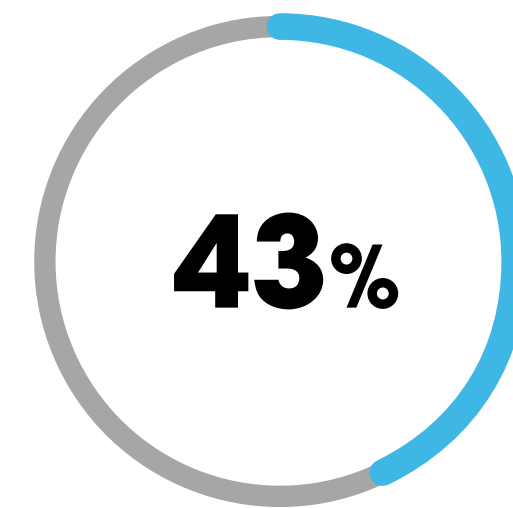

## Engagement Stats:

**Average visit duration - 00:24 minutes**

**Page views per visit - 1.16 pages**

**Readers work fulltime**

**Readers with a tertiary education**

**Readers are aged 18-34 years**

**Readers access internet daily**