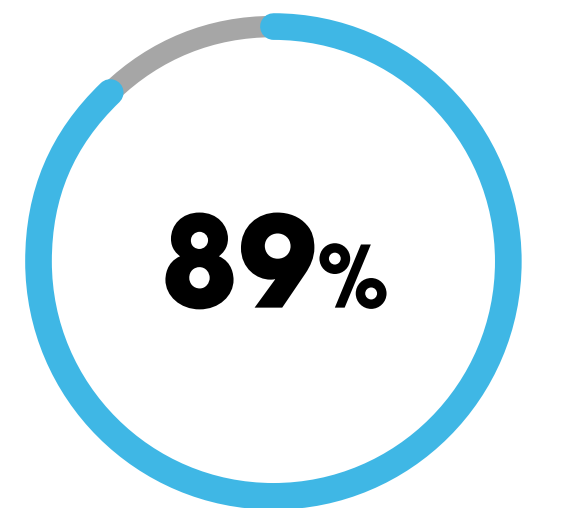

## Engagement Stats:

**Average visit duration - 00:24 minutes**

**Page views per visit - 1.16 pages**

**Readers work fulltime**

**Readers with a tertiary education**

**Readers are aged 18-34 years**

**Readers access internet daily**