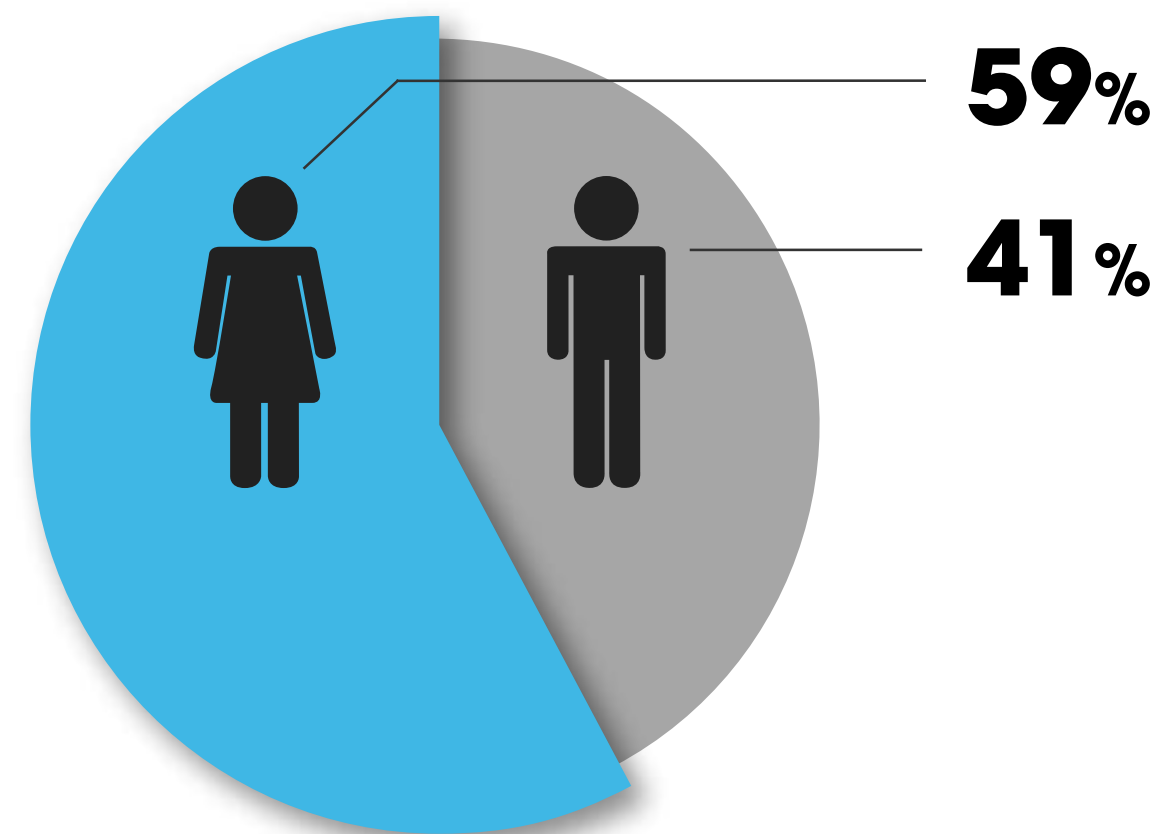

**Unique Browsers**  
**696150**

**Page Views**  
**1 449 342**

**Average Daily UBs**  
**35 924**

**82% Viewability**  
**across News24 network**

## Engagement Stats:

**Average visit duration - 00:24 minutes**

**Page views per visit - 1.16 pages**

**Readers work fulltime**

**Readers with a tertiary education**

**Readers are aged 18-34 years**

**Readers access internet daily**