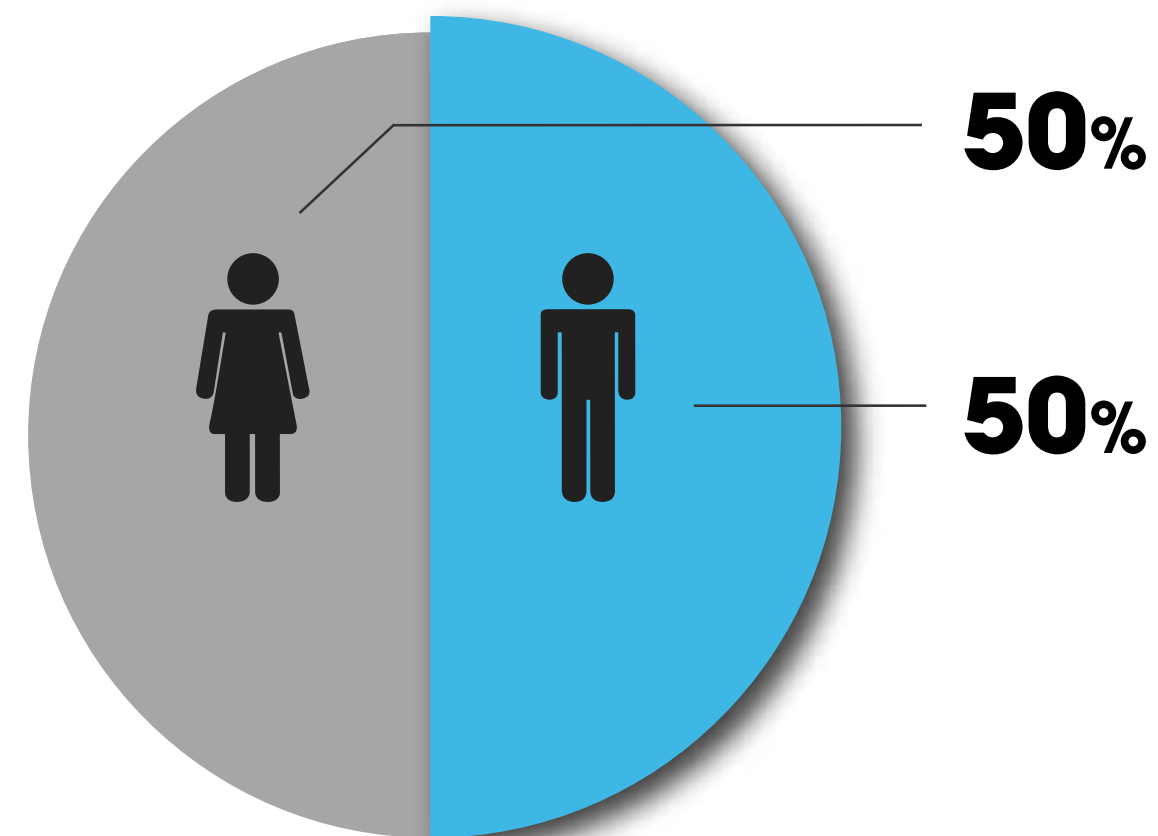

ride24

Unique Browsers
90 672

Page Views
175 979

Average Daily UBs
4 148

85% Viewability
across News24 network

Engagement Stats:

Average visit duration - 00:20 minutes

Page views per visit - 1.14 pages

Readers work fulltime

Readers with a tertiary education

Readers are aged 18-34 years

Readers access internet daily