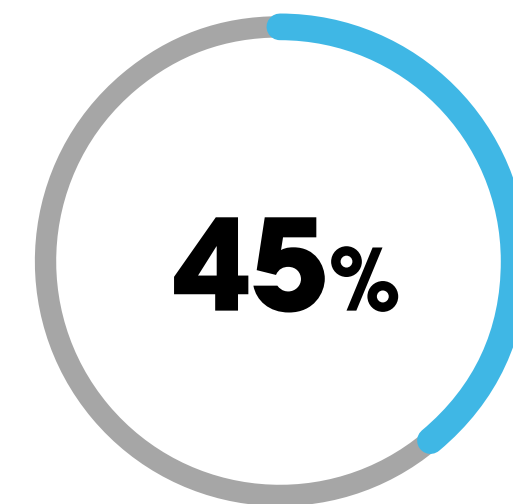

ride24

Unique Browsers
90 672

Page Views
175 979

Average Daily UBs
4 148

85% Viewability
across News24 network

Engagement Stats:

Average visit duration - 00:20 minutes

Page views per visit - 1.14 pages

Readers work fulltime

Readers with a tertiary education

Readers are aged 18-34 years

Readers access internet daily