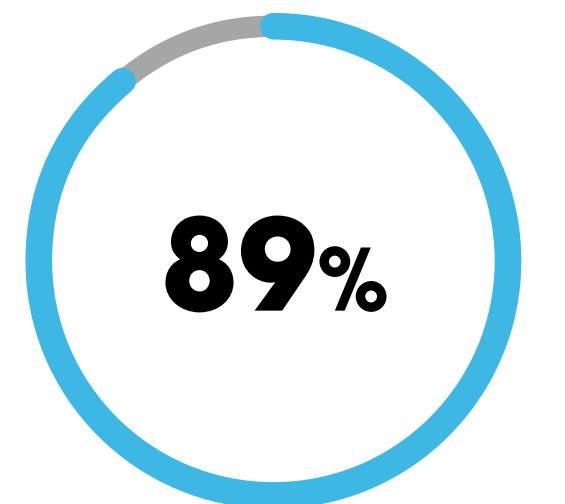

ride24

Unique Browsers
90 672

Page Views
175 979

Average Daily UBs
4 148

85% Viewability
across News24 network

Engagement Stats:

Average visit duration - 00:20 minutes

Page views per visit - 1.14 pages

Readers work fulltime

Readers with a tertiary education

Readers are aged 18-34 years

Readers access internet daily