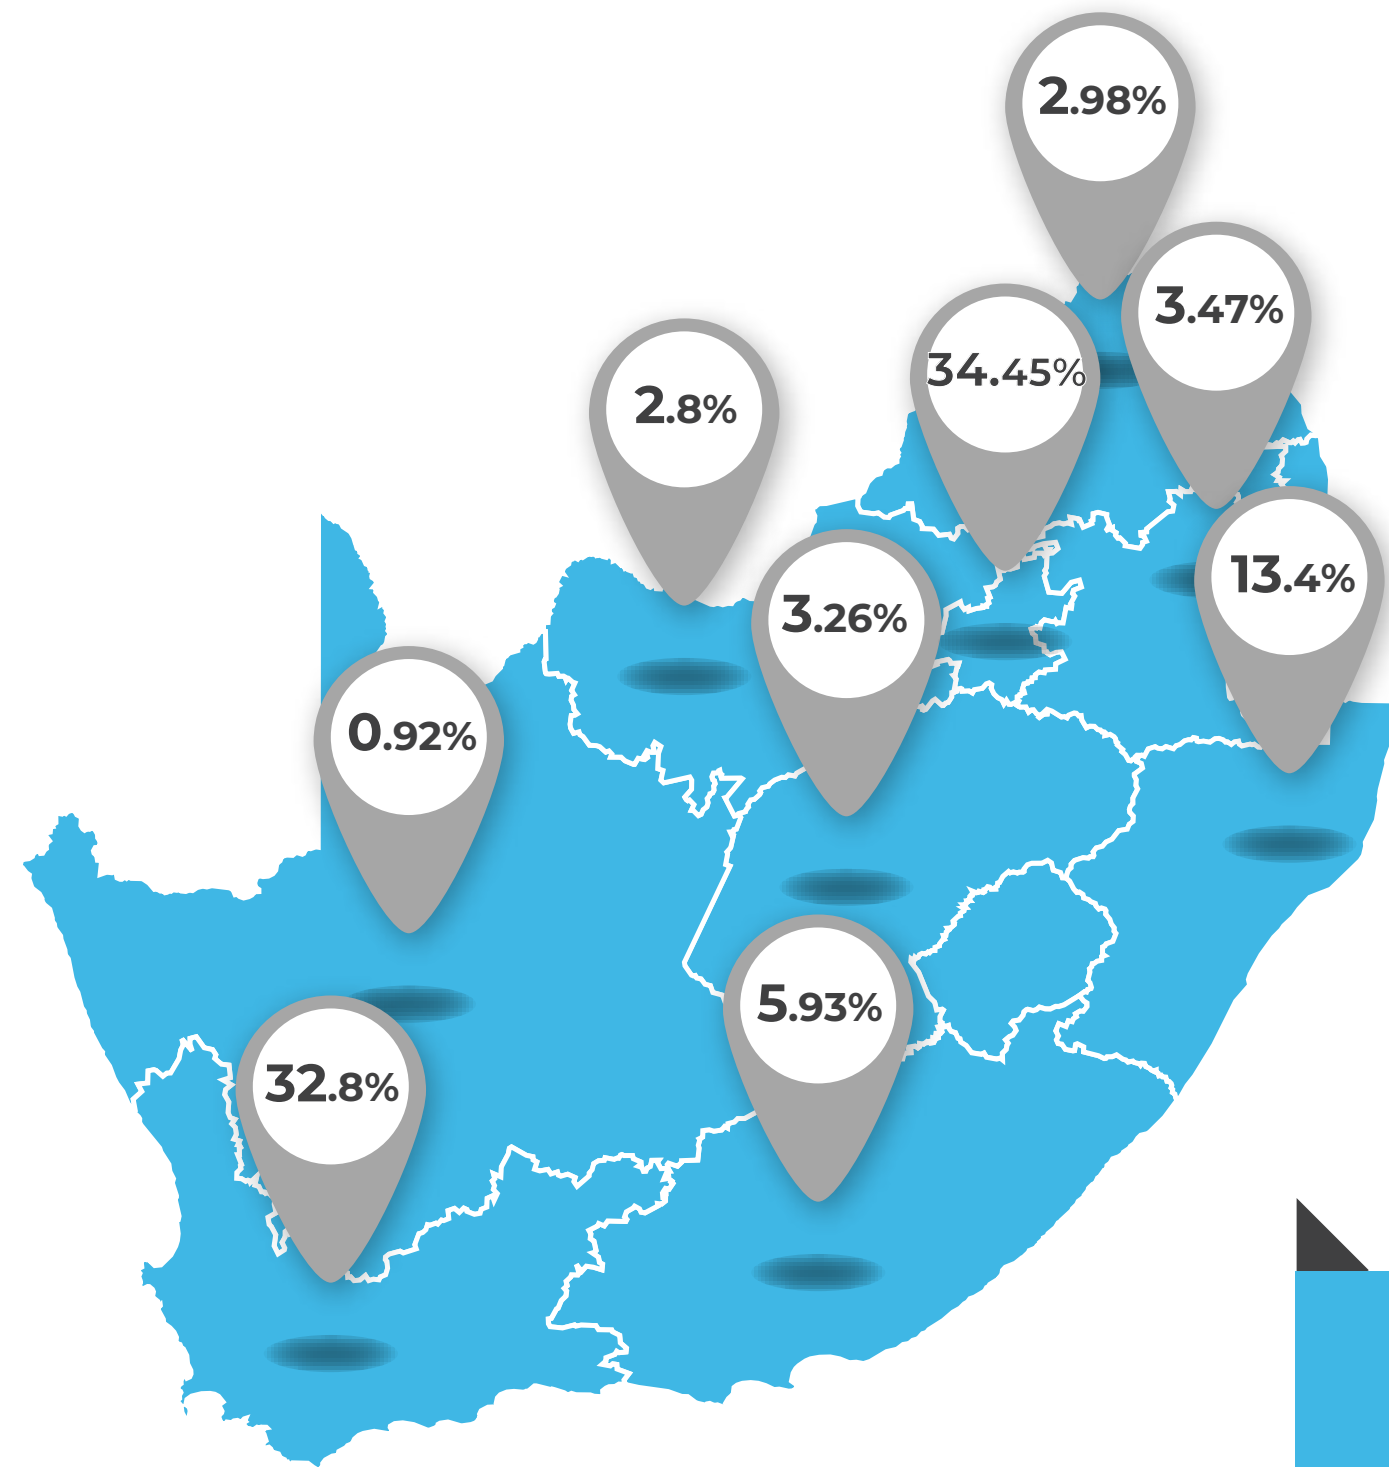

ride24

Unique Browsers
90 672

Page Views
175 979

Average Daily UBs
4 148

85% Viewability
across News24 network

Engagement Stats:

Average visit duration - 00:20 minutes

Page views per visit - 1.14 pages

Readers work fulltime

Readers with a tertiary education

Readers are aged 18-34 years

Readers access internet daily