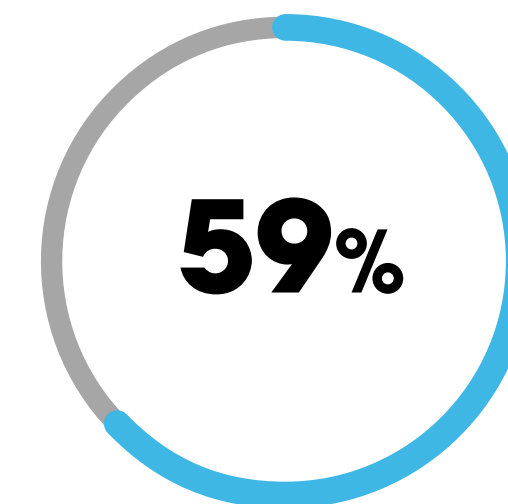

W₂₄

Unique Browsers
657 198

Page Views
1 425 542

Average Daily UBs
33 532

80% Viewability
across News24 network

Engagement Stats:

Average visit duration - 00:34 minutes

Page views per visit - 1.18 pages

Readers work fulltime

Readers with a tertiary education

Readers are aged 18-34 years

Readers access internet daily