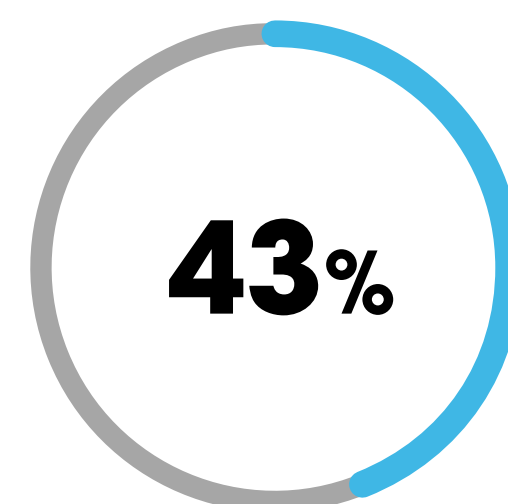

W₂₄

Unique Browsers
657 198

Page Views
1 425 542

Average Daily UBs
33 532

80% Viewability
across News24 network

Engagement Stats:

Average visit duration - 00:34 minutes

Page views per visit - 1.18 pages

Readers work fulltime

Readers with a tertiary education

Readers are aged 18-34 years

Readers access internet daily