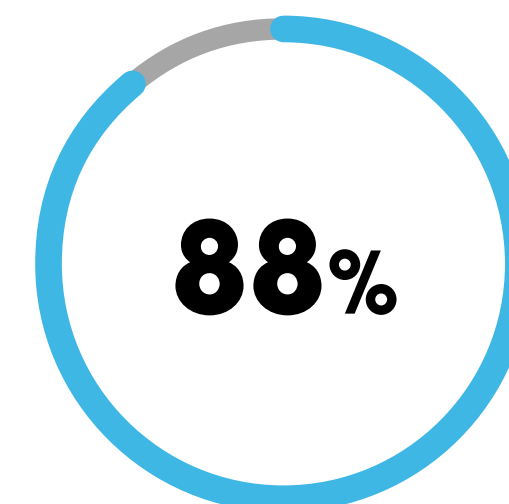

W₂₄

Unique Browsers
657 198

Page Views
1 425 542

Average Daily UBs
33 532

80% Viewability
across News24 network

Engagement Stats:

Average visit duration - 00:34 minutes

Page views per visit - 1.18 pages

Readers work fulltime

Readers with a tertiary education

Readers are aged 18-34 years

Readers access internet daily