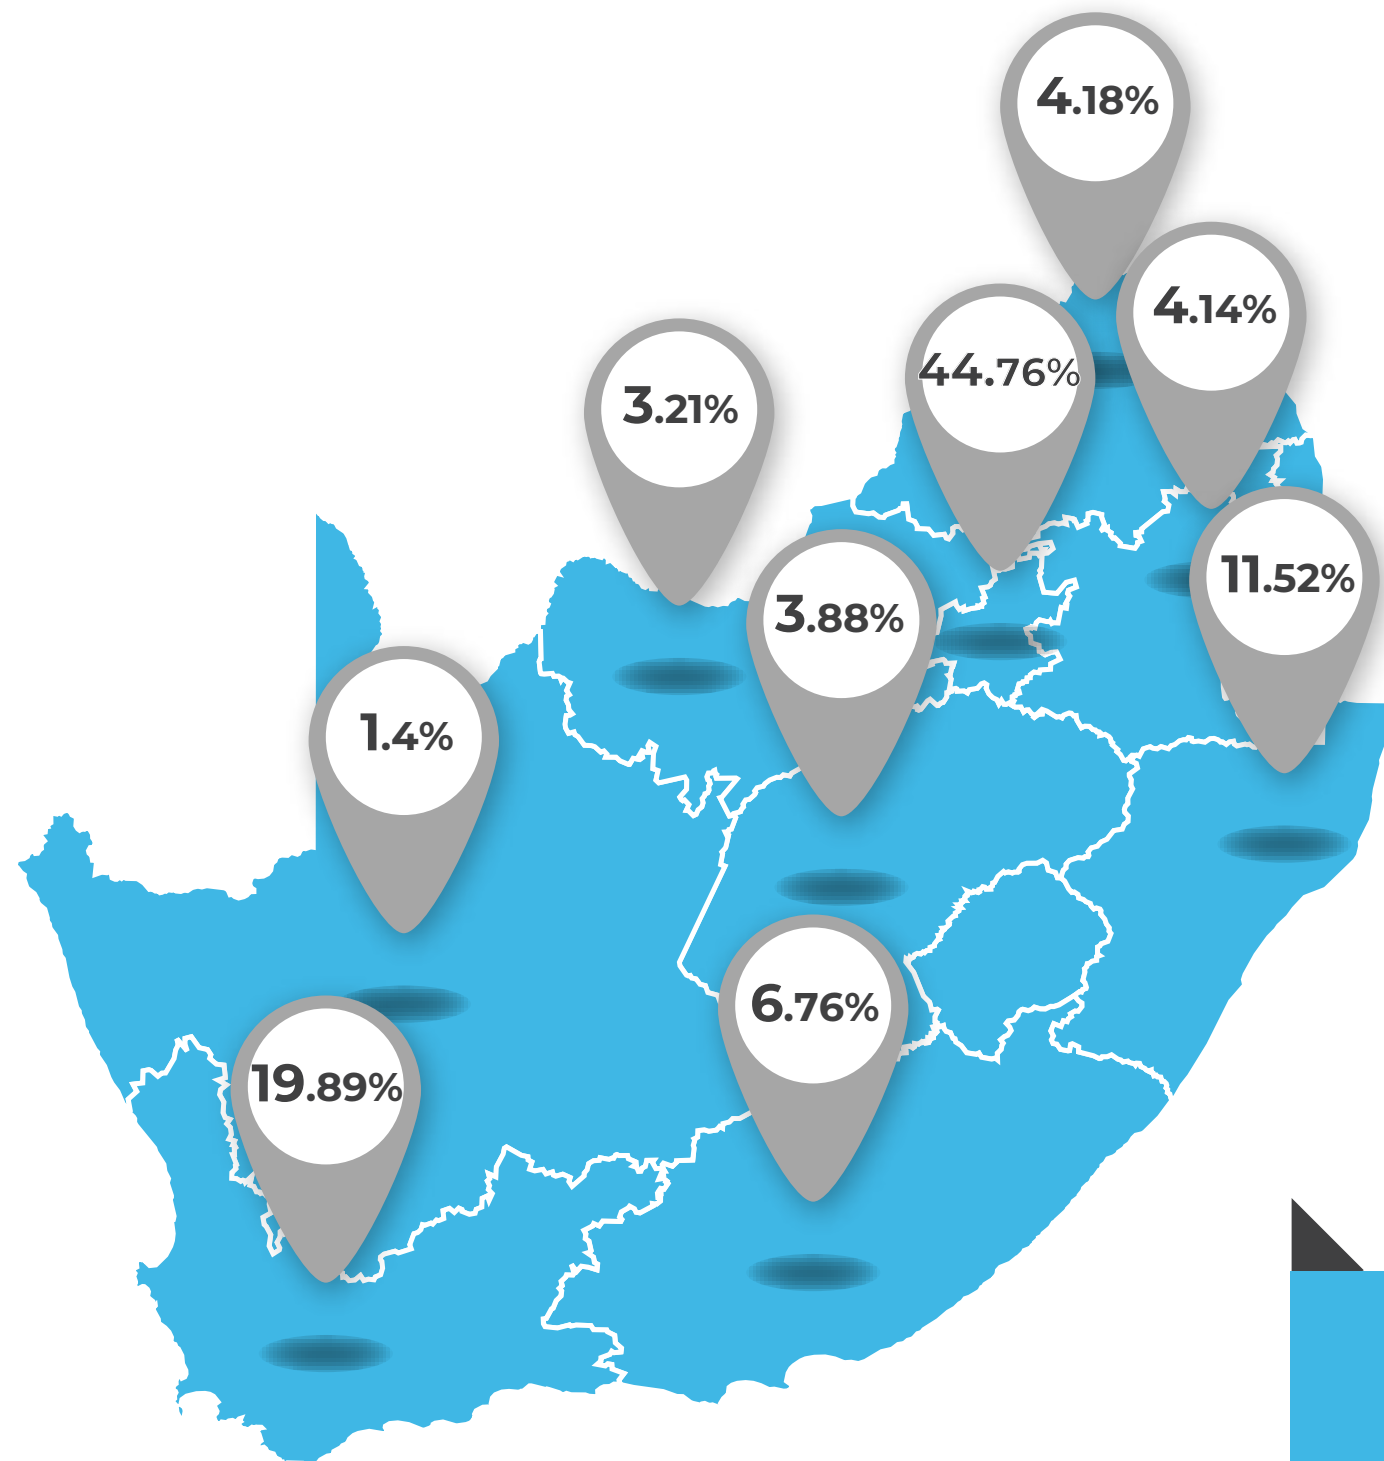

W₂₄

Unique Browsers
657 198

Page Views
1 425 542

Average Daily UBs
33 532

80% Viewability
across News24 network

Engagement Stats:

Average visit duration - 00:34 minutes

Page views per visit - 1.18 pages

Readers work fulltime

Readers with a tertiary education

Readers are aged 18-34 years

Readers access internet daily