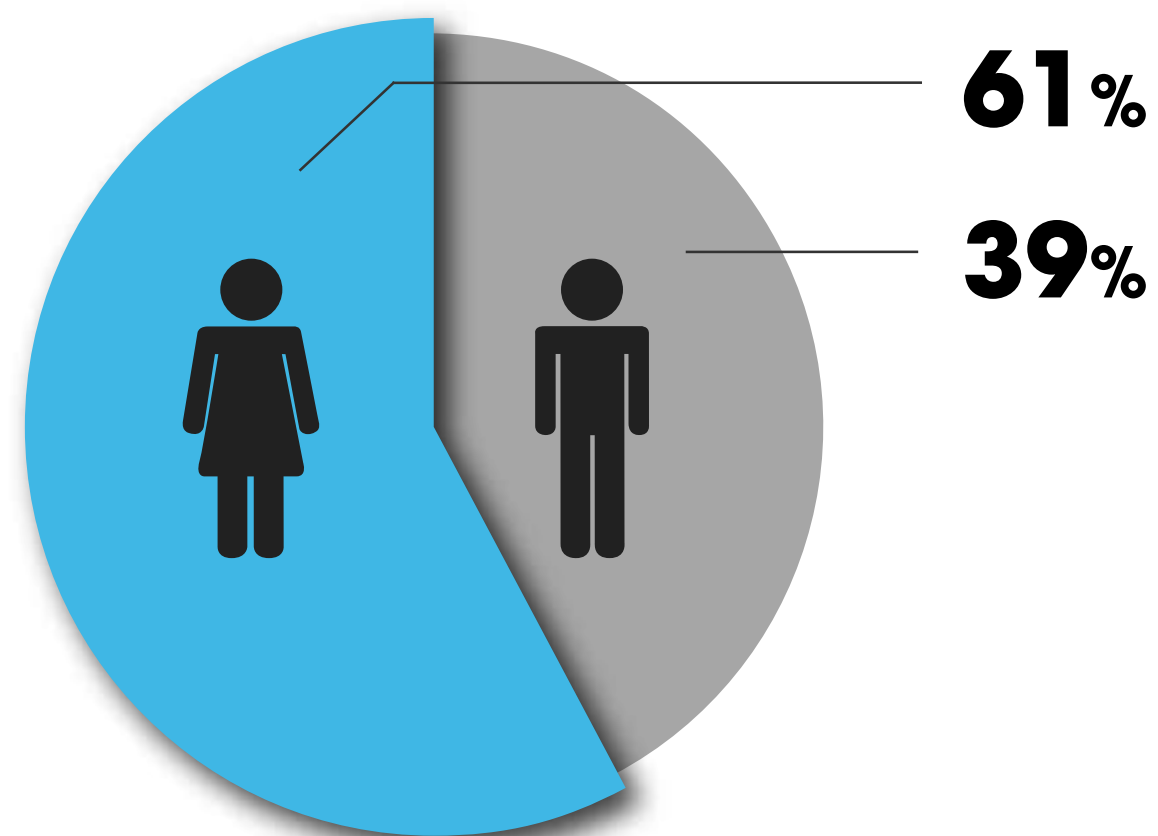

W₂₄

Unique Browsers
657 198

Page Views
1 425 542

Average Daily UBs
33 532

80% Viewability
across News24 network

Engagement Stats:

Average visit duration - 00:34 minutes

Page views per visit - 1.18 pages

Readers work fulltime

Readers with a tertiary education

Readers are aged 18-34 years

Readers access internet daily