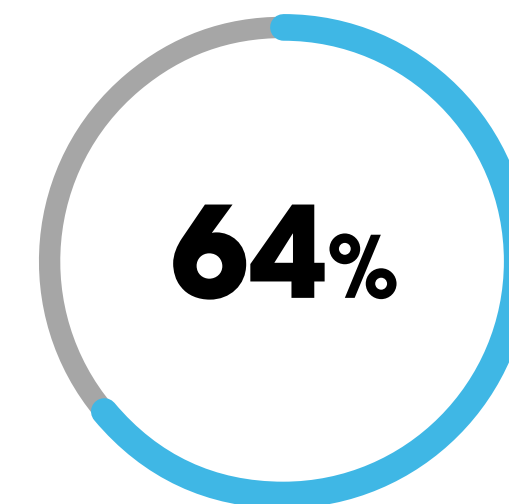

W₂₄

Unique Browsers
657 198

Page Views
1 425 542

Average Daily UBs
33 532

80% Viewability
across News24 network

Engagement Stats:

Average visit duration - 00:34 minutes

Page views per visit - 1.18 pages

Readers work fulltime

Readers with a tertiary education

Readers are aged 18-34 years

Readers access internet daily