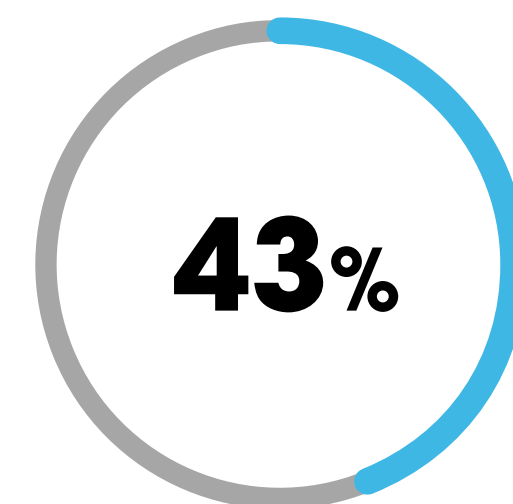

W<sub>24</sub>

**Unique Browsers**  
**853 699**

**Page Views**  
**1 898 104**

**Average Daily UBs**  
**46 615**

**80% Viewability**  
**across News24 network**

**Engagement Stats:**

**Average visit duration - 00:36 minutes**

**Page views per visit - 1.18 pages**

**Readers work fulltime**

**Readers with a tertiary education**

**Readers are aged 18-34 years**

**Readers access internet daily**