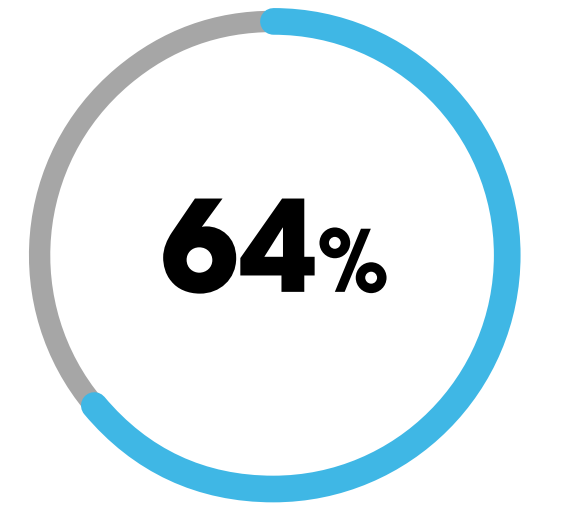

W<sub>24</sub>

**Unique Browsers**  
**853 699**

**Page Views**  
**1 898 104**

**Average Daily UBs**  
**46 615**

**80% Viewability**  
**across News24 network**

**Engagement Stats:**

**Average visit duration - 00:36 minutes**

**Page views per visit - 1.18 pages**

**Readers work fulltime**

**Readers with a tertiary education**

**Readers are aged 18-34 years**

**Readers access internet daily**