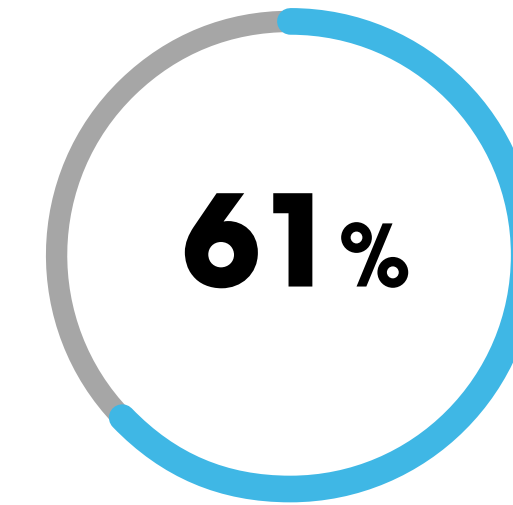

W<sub>24</sub>

**Unique Browsers**  
**853 699**

**Page Views**  
**1 898 104**

**Average Daily UBs**  
**46 615**

**80% Viewability**  
**across News24 network**

**Engagement Stats:**

**Average visit duration - 00:36 minutes**

**Page views per visit - 1.18 pages**

**Readers work fulltime**

**Readers with a tertiary education**

**Readers are aged 18-34 years**

**Readers access internet daily**