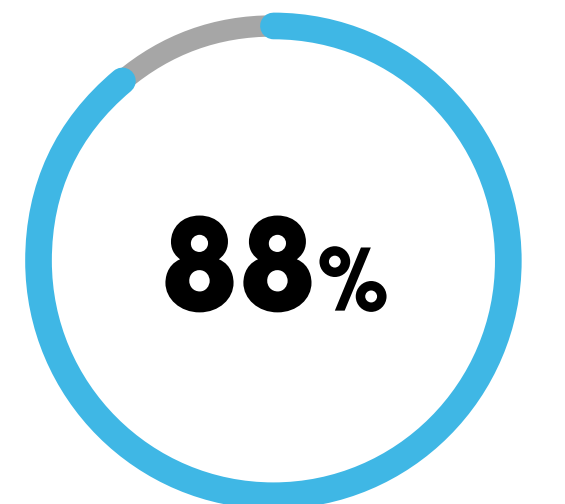

W<sub>24</sub>

**Unique Browsers**  
**853 699**

**Page Views**  
**1 898 104**

**Average Daily UBs**  
**46 615**

**80% Viewability**  
**across News24 network**

**Engagement Stats:**

**Average visit duration - 00:36 minutes**

**Page views per visit - 1.18 pages**

**Readers work fulltime**

**Readers with a tertiary education**

**Readers are aged 18-34 years**

**Readers access internet daily**