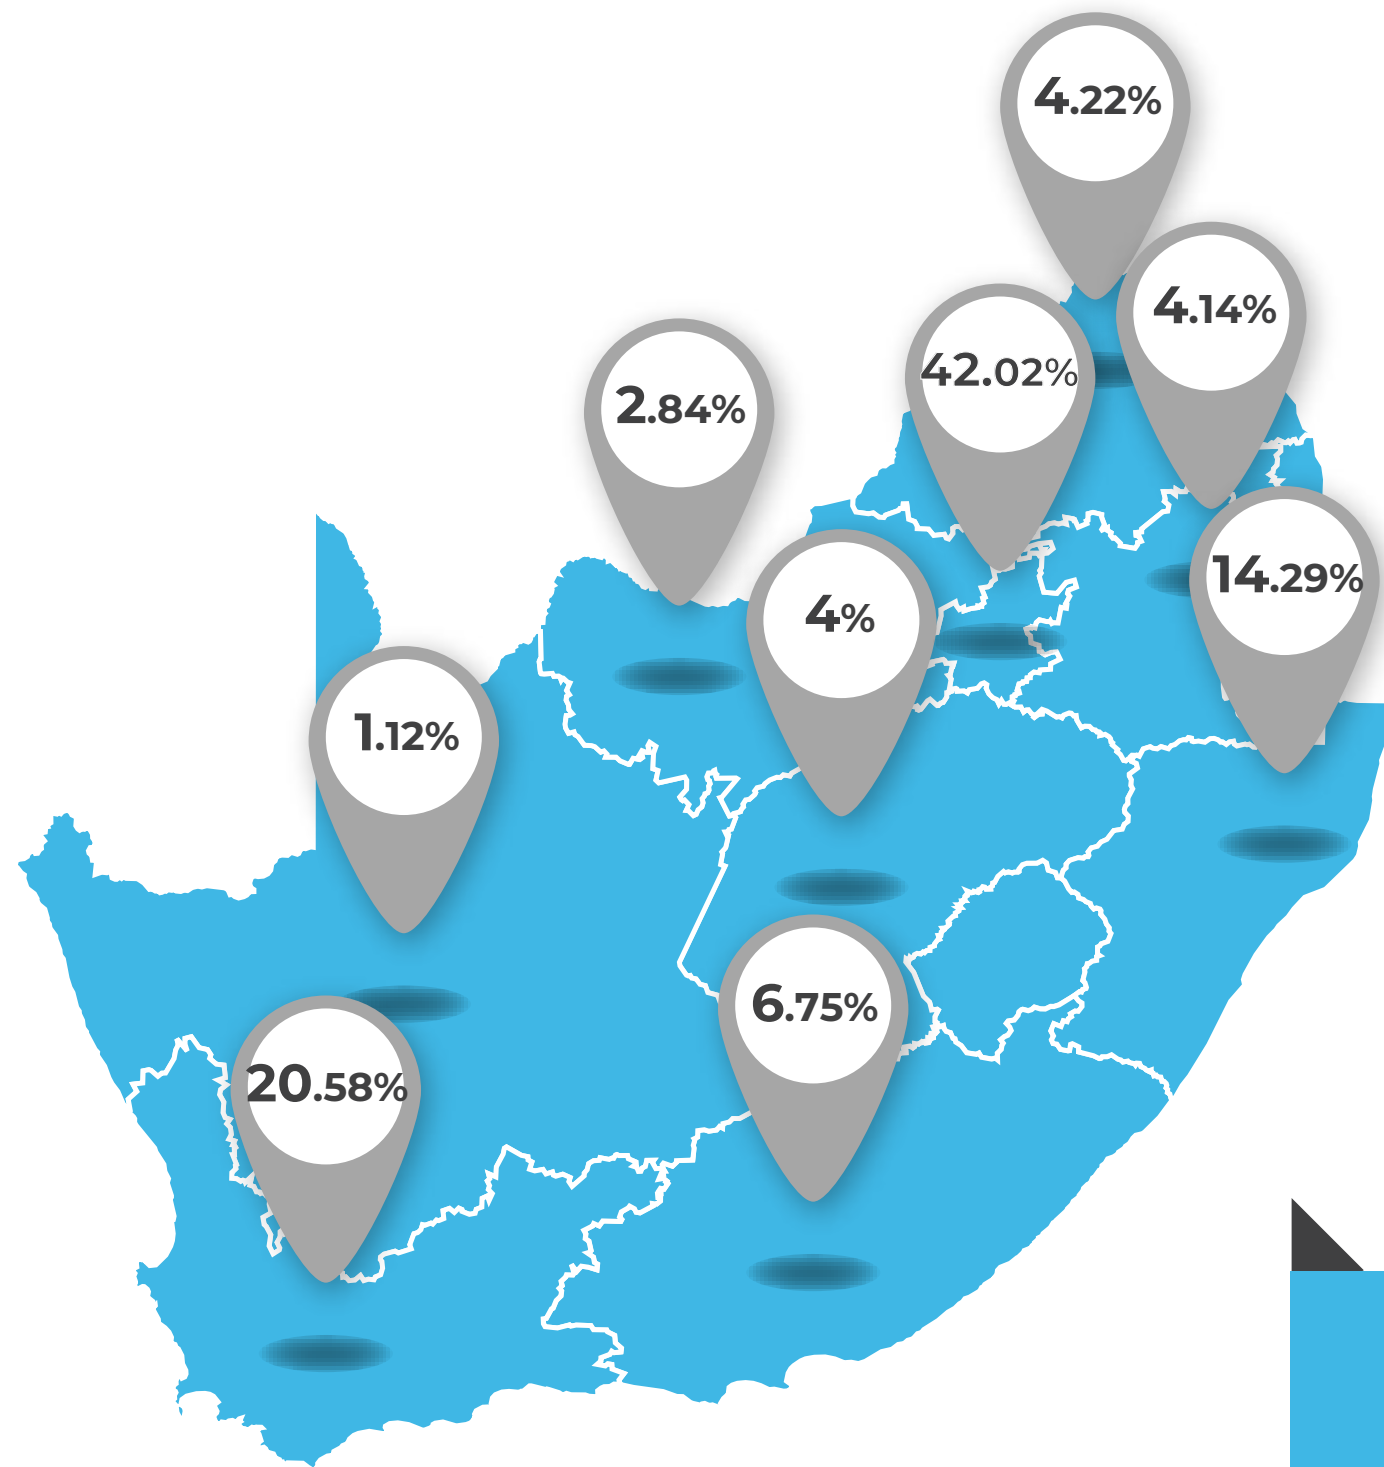

W<sub>24</sub>

**Unique Browsers**  
**853 699**

**Page Views**  
**1 898 104**

**Average Daily UBs**  
**46 615**

**80% Viewability**  
**across News24 network**

**Engagement Stats:**

**Average visit duration - 00:36 minutes**

**Page views per visit - 1.18 pages**

**Readers work fulltime**

**Readers with a tertiary education**

**Readers are aged 18-34 years**

**Readers access internet daily**