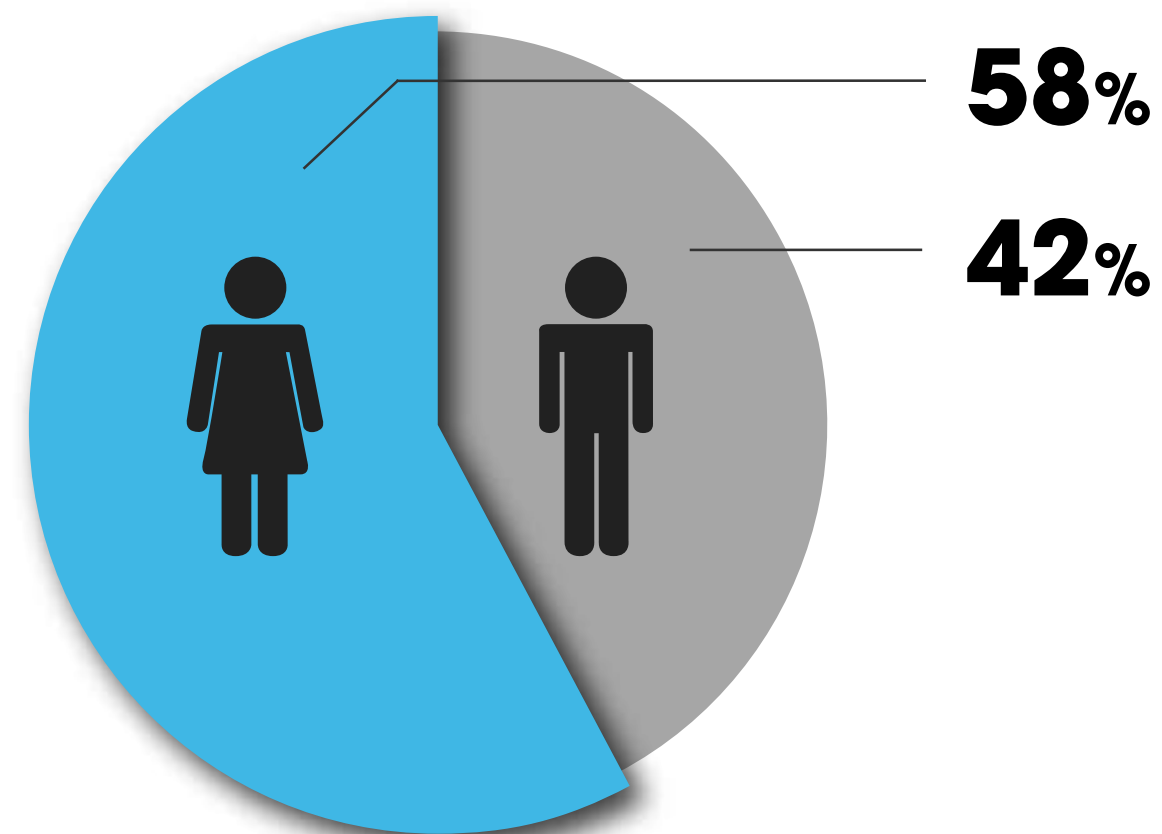

W<sub>24</sub>

**Unique Browsers**  
**853 699**

**Page Views**  
**1 898 104**

**Average Daily UBs**  
**46 615**

**80% Viewability**  
**across News24 network**

**Engagement Stats:**

**Average visit duration - 00:36 minutes**

**Page views per visit - 1.18 pages**

**Readers work fulltime**

**Readers with a tertiary education**

**Readers are aged 18-34 years**

**Readers access internet daily**